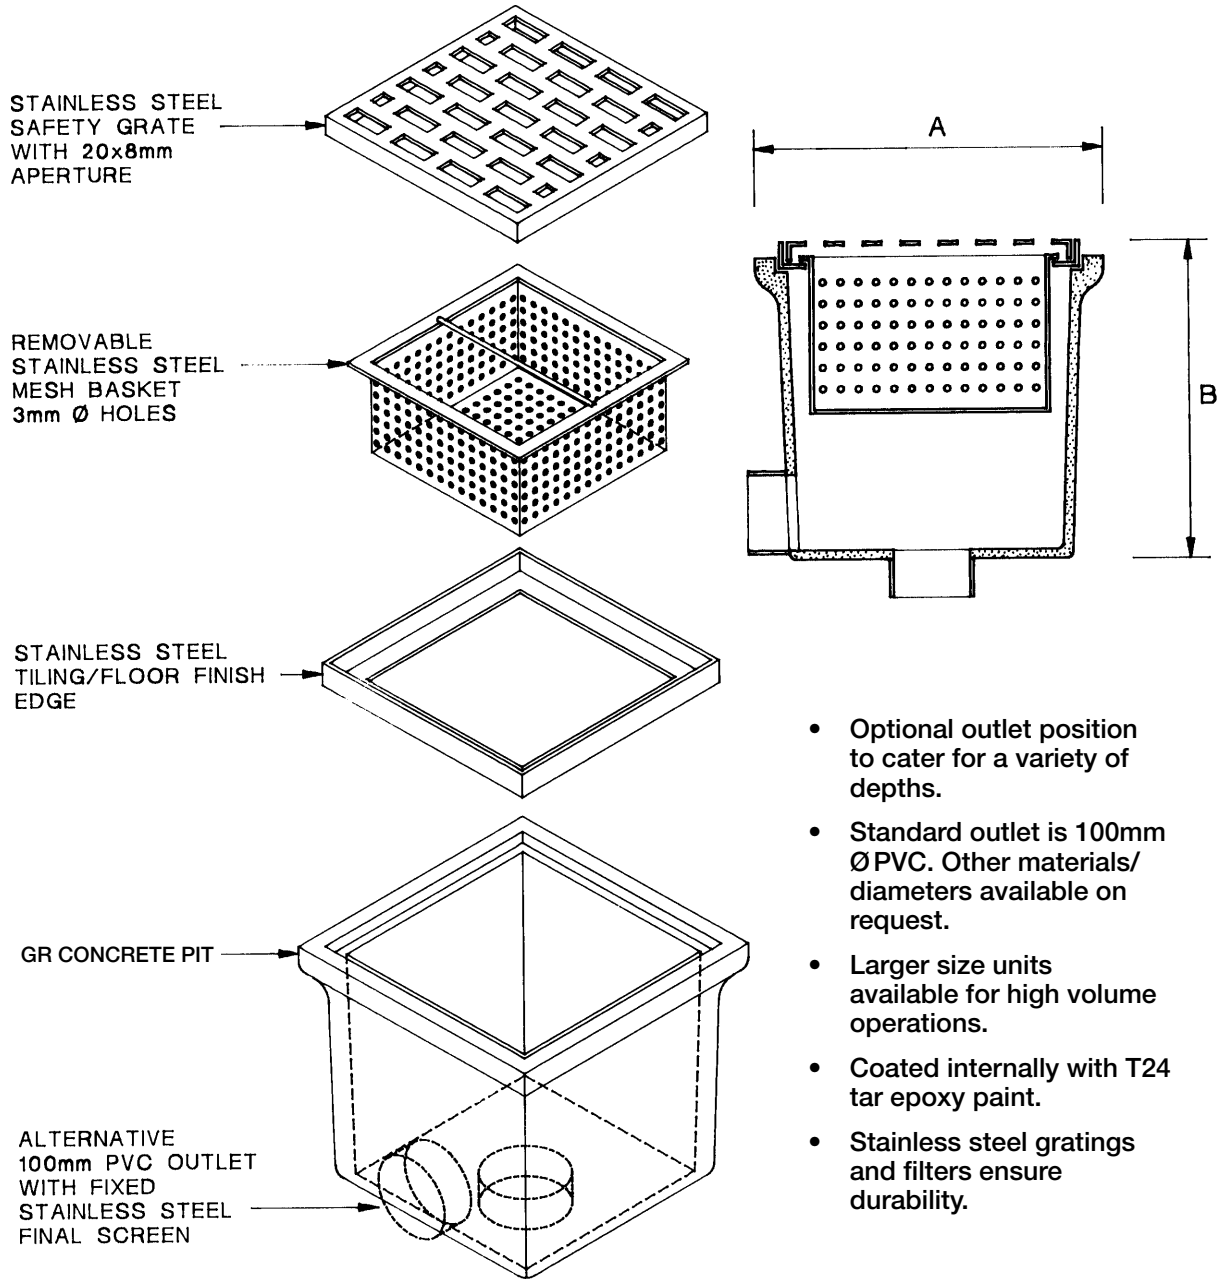

GR CONCRETE STAINLESS BASKET ARRESTOR PIT

PRODUCT CODE	A	B	MASS (KG)
SBA1S (SIDE OUTLET)	330	320	15kg
SBA1B (BOTTOM OUTLET)	330	320	15kg
SBA2S (SIDE OUTLET)	195	170	8kg
SBA2B (BOTTOM OUTLET)	195	170	8kg