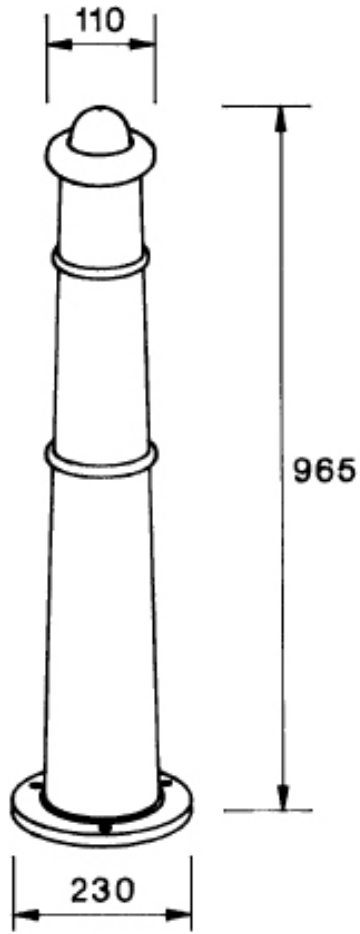

Mascot Engineering
Cast Iron
Bollards

Revision A

PLAN

SECTION

Copyright of Mascot Engineering Co Pty Ltd 2017

37 Tarlington Place,
Smithfield NSW 2164
1300 885 295
sales@mascoteng.com.au
www.mascotengineering.com.au