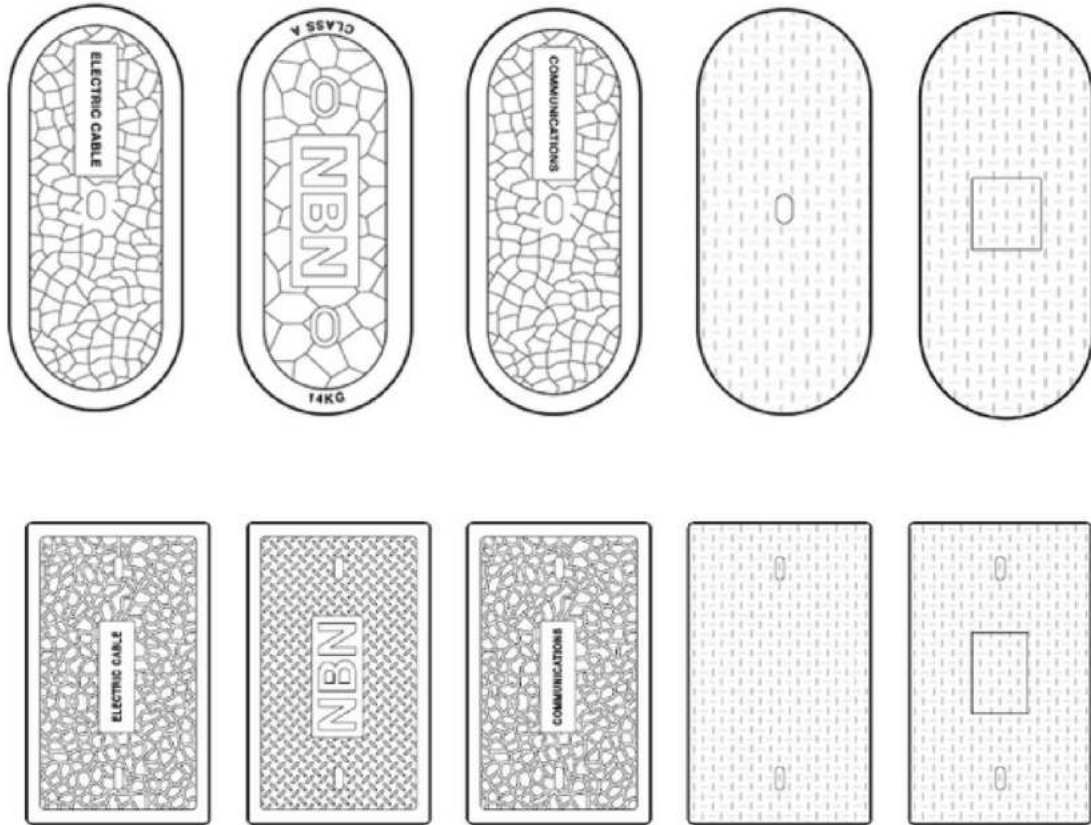

Covers to suit P Range - Communications/NBN/Electric

Suit Pit	Electric Cable	Communications	NBN	Steel Class B	Padlockable
P1 Pit	P1ECA	P1CCA	-	P1GMSCB	N/A
P2 Pit	P2ECA	P2CCA	P2NBNA*	P2GMSCB	N/A
P3 Pit	P3ECA	P3CCA	-	-	N/A
P4 Pit	P4ECA	P4CCA	-	P4GMSCB	P4GMSMLB
P5 Pit	P5ECA	P5CCA	P5NBNA	P5GMSCB	P5GMSMLB
P6 Pit	P689ECA	P689CCA	P689NBNA	CJP8GMSCB	P68GMSMLB
P8 Pit	P689ECA	P689CCA	P689NBNA	CJP8GMSCB	P68GMSMLB
P9 Pit	P689ECA	P689CCA	P689NBNA	N/A	N/A

Note: Two covers required for P6 and P8. Three covers required for P9. Crossbars required for P6, P8 and P9. *NBN ELEC marketing also available.