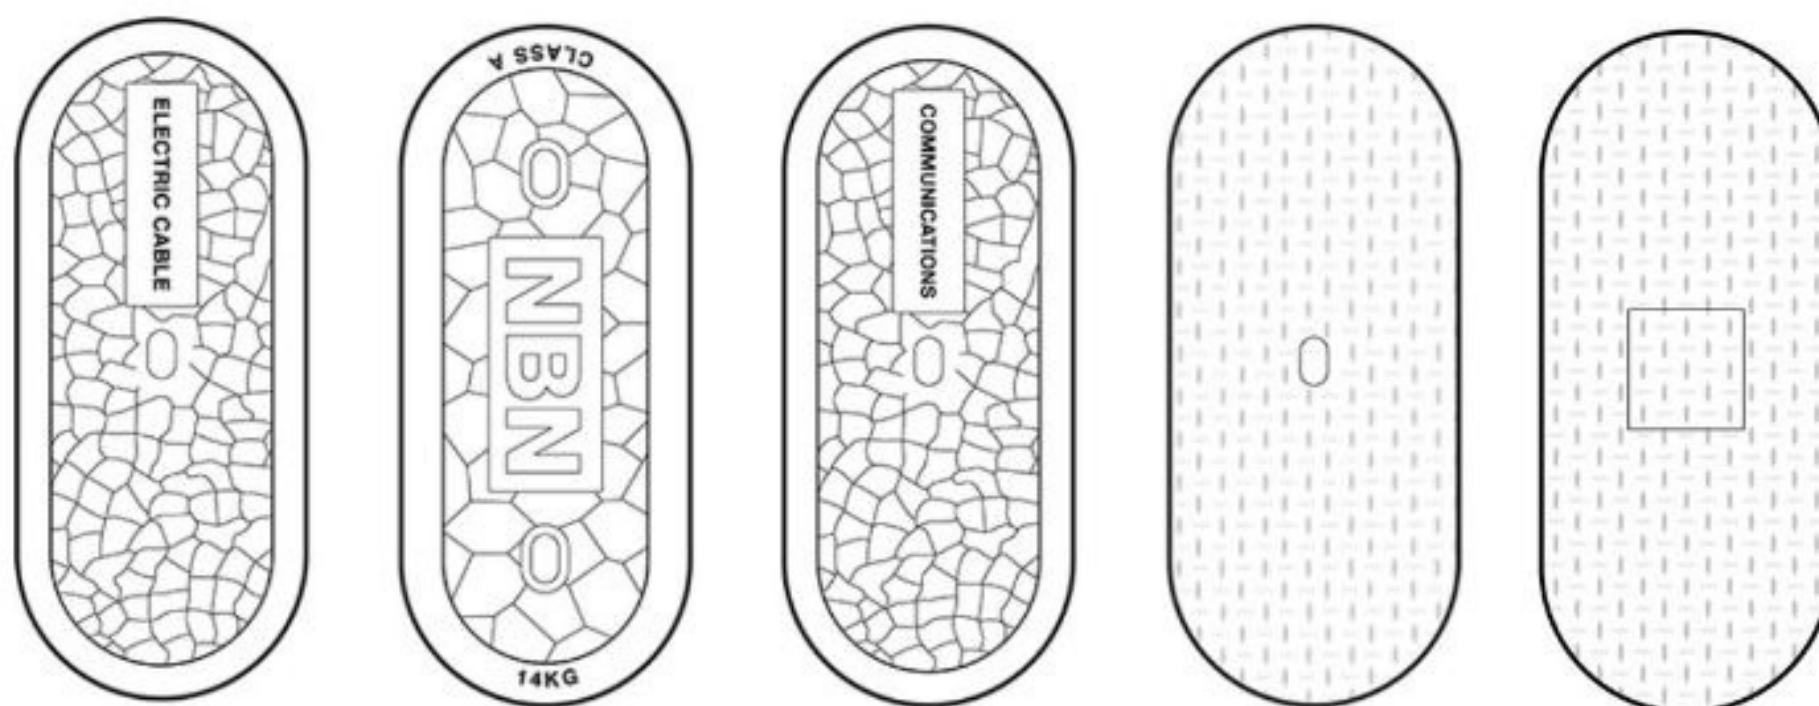

PLASTIC PIT COVERS

Suit Pit	Electric Cable	Communications	NBN	Steel Class B	Padlockable
P2 Pit	P2ECA	P2CCA	P2NBNA	P1GMSCB	P1GMSMLB