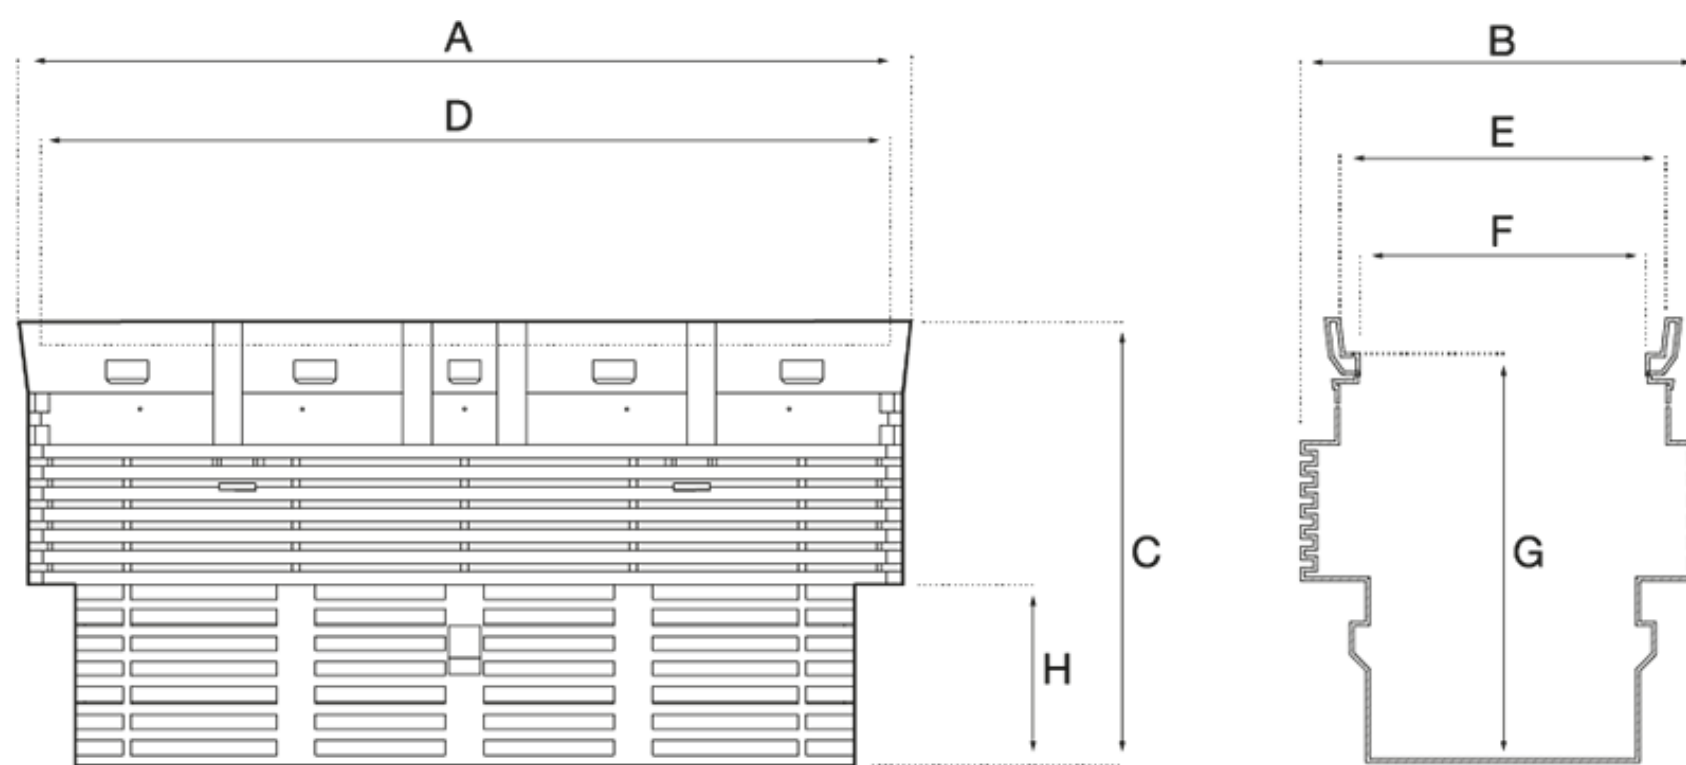

# PLASTIC CABLE PITS

## P2 PIT

Product Code	A	B	C	D	E	F	G	H
P2 Pit	655	287	565	610	250	201	509	205

All dimensions in mm and correct at the time of print and may vary/change.