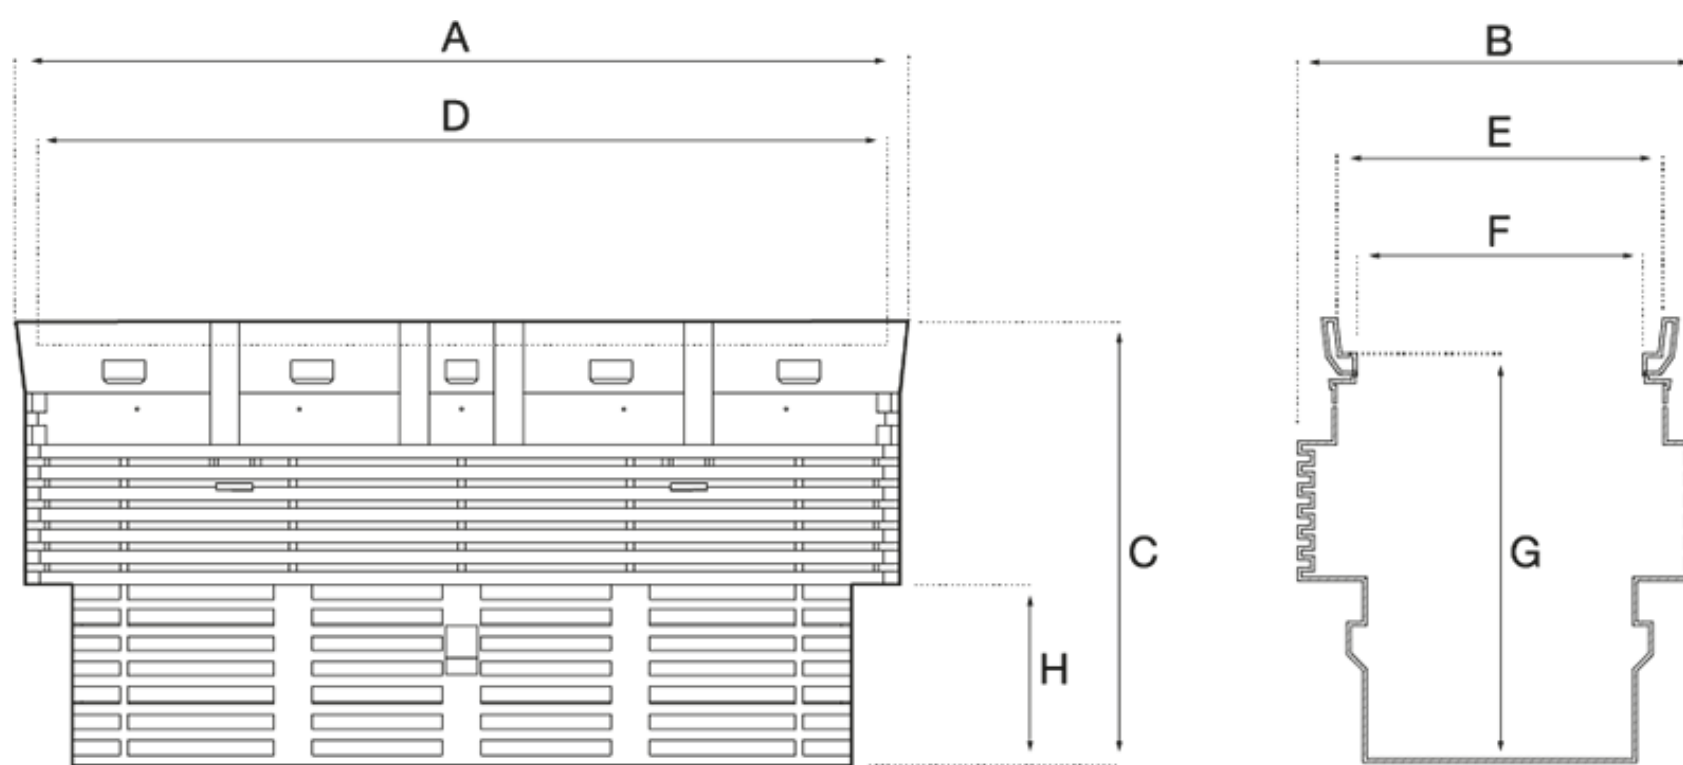

PLASTIC CABLE PITS

P4 PIT

Product Code	A	B	C	D	E	F	G	H
P4 Pit	710	400	830	650	350	283	752	340

All dimensions in mm and correct at the time of print and may vary/change.

PLASTIC PIT COVERS

Suit Pit	Electric Cable	Communications	NBN	Steel Class B	Padlockable
P4 Pit	P4ECA	P4CCA	N/A	P4GMSCB	P4GMSMLB