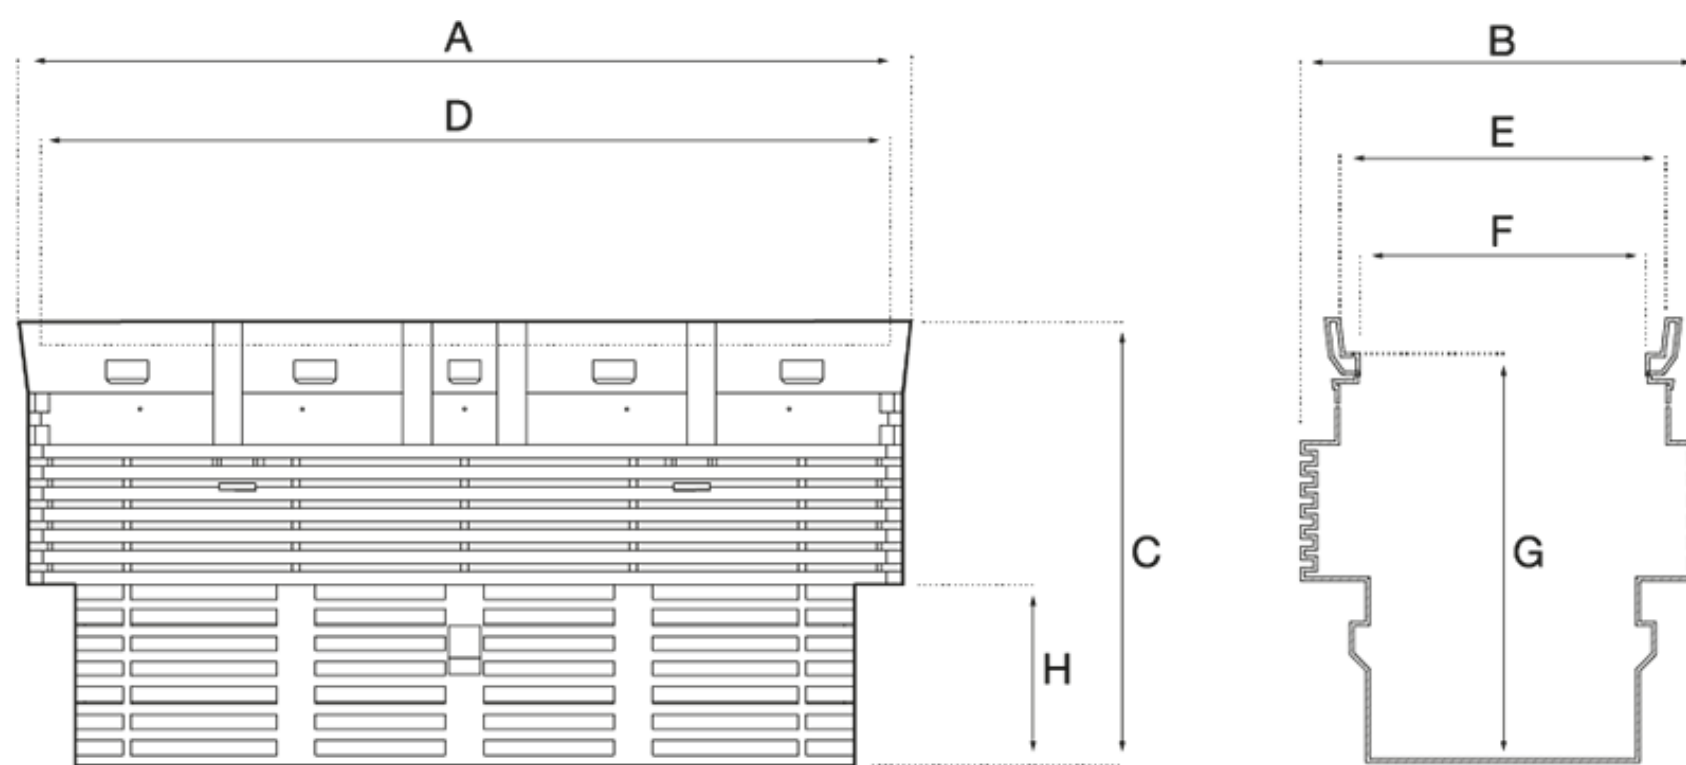

PLASTIC CABLE PITS

P5 SPLIT PIT

Product Code	A	B	C	D	E	F	G	H
P5-SPLIT Pit	710	455	830	650	400	330	581	230

All dimensions in mm and correct at the time of print and may vary/change.

PLASTIC PIT COVERS

Suit Pit	Electric Cable	Communications	NBN	Steel Class B	Padlockable
P5-SPLIT	P5ECA	P5CCA	P5NBNA	P5GMSCB	P5GMSMLB