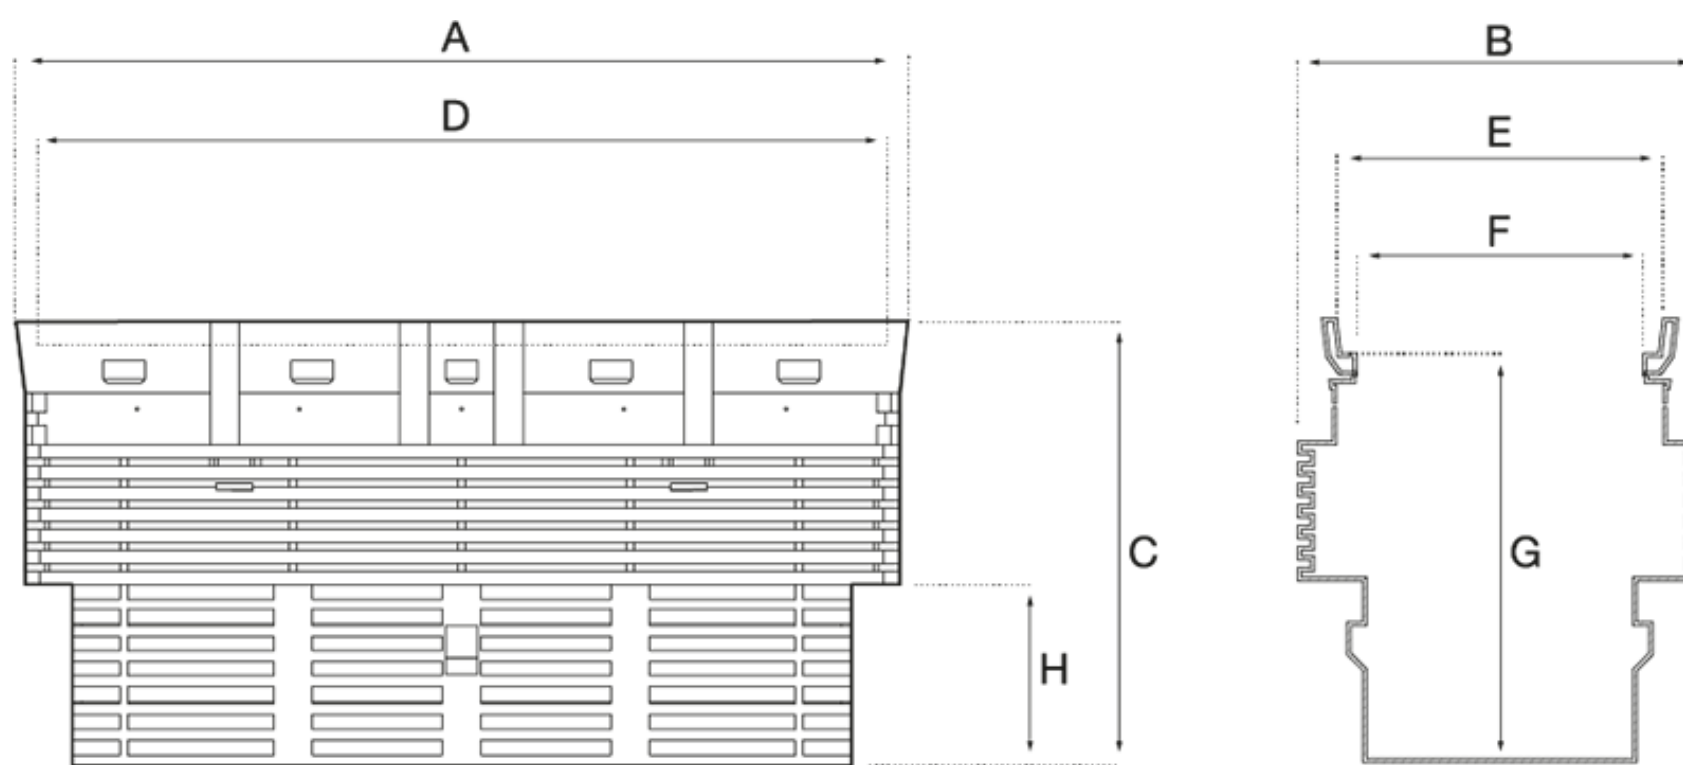

PLASTIC CABLE PITS

P6 PIT

Product Code	A	B	C	D	E	F	G	H
P6 Pit	1375	615	685	1310	502	440	630	280

All dimensions in mm and correct at the time of print and may vary/change.

PLASTIC PIT COVERS

Suit Pit	Electric Cable	Communications	NBN	Steel Class B	Padlockable
P6 Pit	P689ECA	P689CCA	P689NBNA	CJP8GMSCB	CJP8GMSMLB