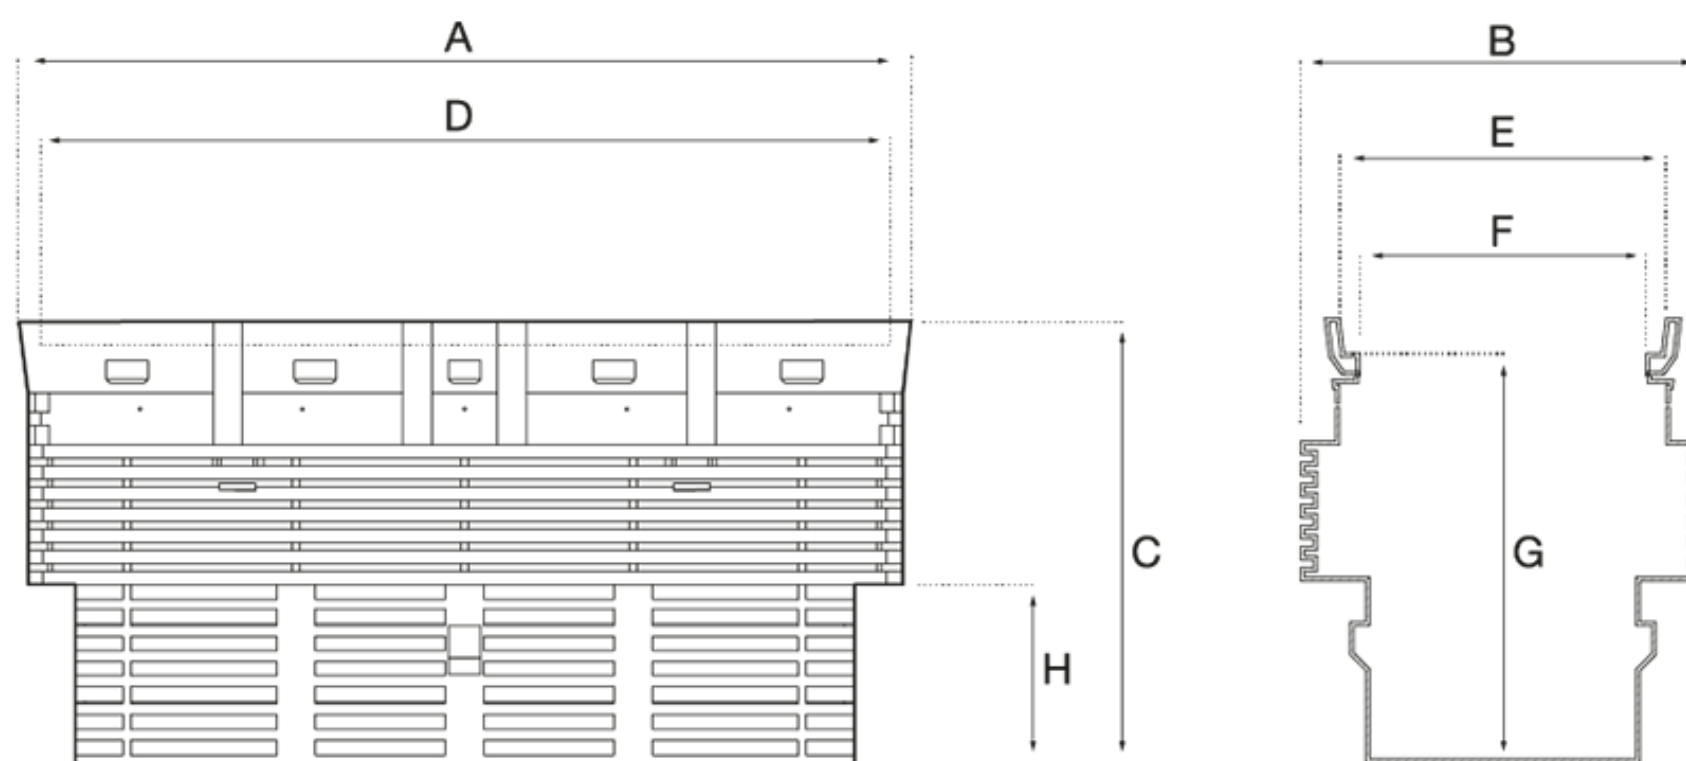

PLASTIC CABLE PITS

P8 PIT

Product Code	A	B	C	D	E	F	G	H
P8 Pit	1375	615	900	1310	502	440	839	425

All dimensions in mm and correct at the time of print and may vary/change.

PLASTIC PIT COVERS

Suit Pit	Electric Cable	Communications	NBN	Steel Class B	Padlockable
P8 Pit	P689ECA	P689CCA	P689NBNA	CJP8GMSCB	CJP8GMSMLB