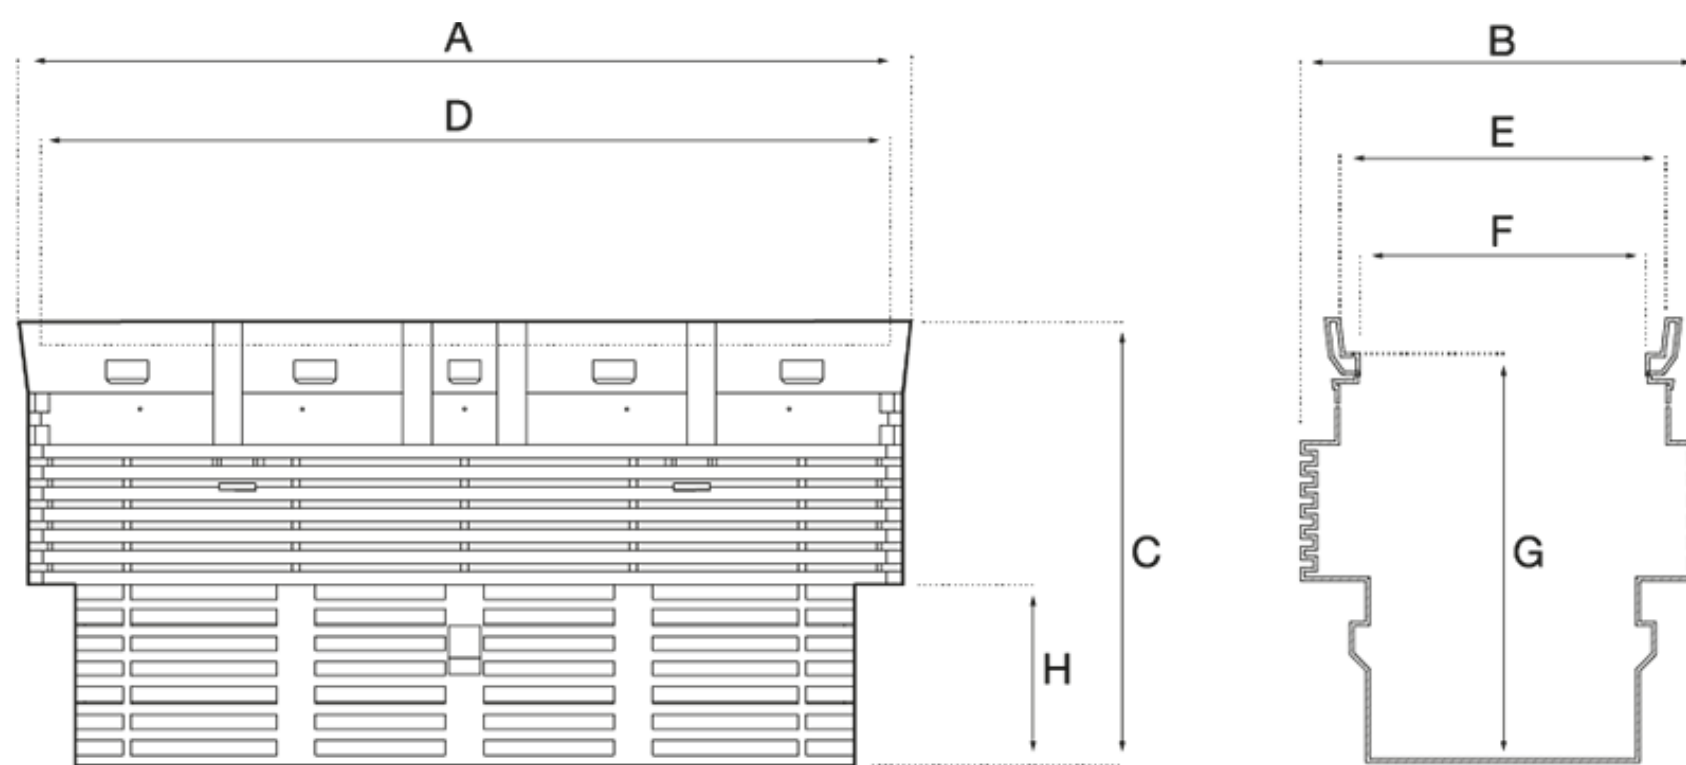

# PLASTIC CABLE PITS

## P9 PIT

Product Code	A	B	C	D	E	F	G	H
P9 Pit	2100	615	920	1980	500	440	839	415

All dimensions in mm and correct at the time of print and may vary/change.