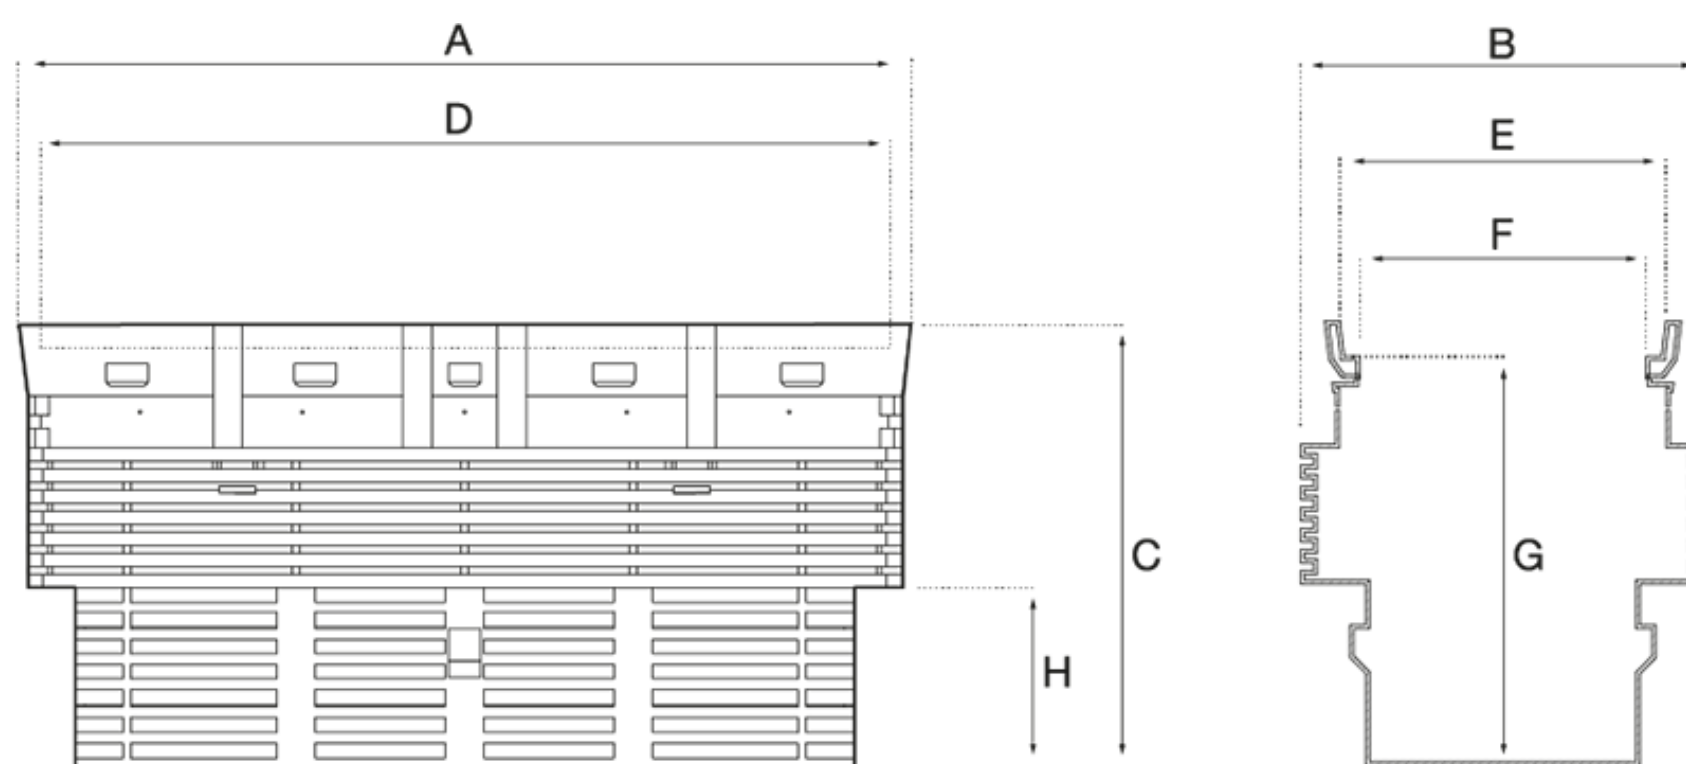

PLASTIC CABLE PITS

P1 PIT

Product Code	A	B	C	D	E	F	G	H
P1 Pit	520	230	408	475	190	153	364	143

All dimensions in mm and correct at the time of print and may vary/change.

PLASTIC PIT COVERS

Suit Pit	Electric Cable	Communications	NBN	Steel Class B	Padlockable
P1 Pit	P1ECA	P1CCA	-	P1GMSCB	P1GMSMLB