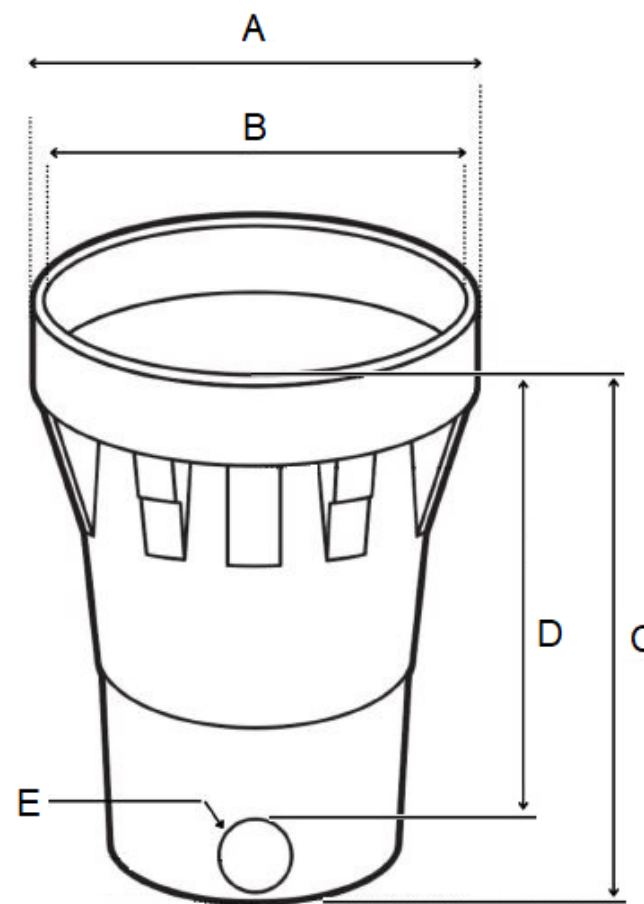

# PLASTIC CABLE PITS

## SERVICEPIT43H

Product Code	A	B	C	D	E
SERVICEPIT43H	430	393	610	500	104

All dimensions in mm and correct at the time of print and may vary/change.  
Available with 3 holes or no holes